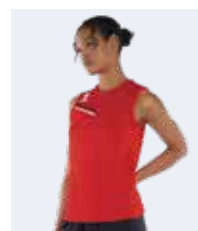

FUTURE 100% polyester - 140 g/mq

- Inserto in transfer
- Manica giro
- Parasudore interno elastico
- Girocollo
- Fettucce in transfer

- Sublimated insert
- Set-in sleeves
- Stretched inner neck tape
- Round neck
- Sublimated trims

00670 red/black/white 06640 blue/navy/white 05850 green/grey/white 07780 black/anthracite/white 02060 navy/red/white 03480 navy/yellow/white

SPECIAL ORDER

EDISON

IT FITS LIKE ALEX

Adult **PMMP3S** S-3XL Junior **PMMP4S** YXS-XXS-XS

MIN. 50 PCS
min. 10 per size
with multiples of 2

2028 ELOY

Adult **HMOG0S** S-XXL Junior **HMOG1S** YXS-XXS-XS

FUTURE 100% polyester - 140 g/mq

- Inserto in transfer
- Maglia smanicata
- Parasudore interno elastico
- Girocollo
- Fettucce in transfer