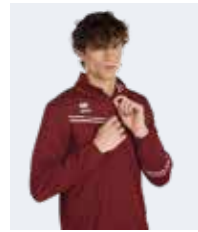

- Sublimated insert
- Full zip
- Stretched ribbed waistband and cuffs
- Zipped side pockets
- Sublimated trims

- Insert en sublimation
- Zip de haut en bas
- Poignets et bande en bord-côte
- Poches latérales zippées
- Binding en sublimation

00410
white/navy/red

05210
white/blue/navy

06640
blue/navy/white

03480
navy/yellow/white

02060
navy/red/white

00670
red/black/white

03280
maroon/grey/white

05850
green/grey/white

96340
military green/green fluo/white

07780
black/anthracite/white

2028 ELIAS

Adult **HG010Z** S-3XL
Junior **HG011Z** YXS-XXS-XS

WARM-UP 100% polyester - 160 g/mq
ELASTIC_TRICOT 100% polyester - 200 g/mq

- Inserto in transfer
- Cerniera half-zip e collo alto
- Asole per i pollici alle estremità delle maniche
- Coulisse con fermalaccioli sul fondo
- Fettucce in transfer

- Sublimated insert
- Half-zip and high neck
- Thumbholes at the end of sleeves
- Drawstring with adjuster clip
- Sublimated trims