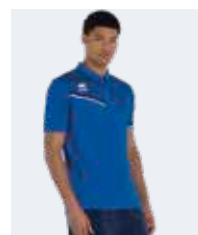

2028 EMIR

Adult **HMOFOC** S-3XL
Junior **HMOF1C** YXS-XXS-XS

FUTURE 100% polyester - 140 g/mq

2028 EDEN

Adult **HMO10C** S-XXL
Junior **HMO11C** YXS-XXS-XS

FUTURE 100% polyester - 140 g/mq

- Inserto in transfer
- Manica a giro
- Collo a camicia con due bottoni
- Fettucce in transfer

- Sublimated insert
- Set-in sleeves
- Shirt collar with two buttons
- Sublimated trims

- Insert en sublimation
- Manches montées
- Col chemise avec deux boutons
- Binding en sublimation