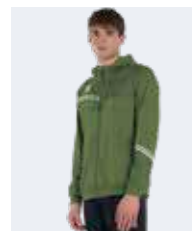

FUTURE 100% polyester - 140 g/mq

- Inserto in transfer
- Manica giro
- Parasudore interno elastico
- Girocollo
- Fettucce in transfer

- Sublimated insert
- Set-in sleeves
- Stretched inner neck tape
- Round neck
- Sublimated trims

05210
white/blue/navy

06640
blue/navy/white

02060
navy/red/white

03480
navy/yellow/white

00670
red/black/white

03280
maroon/grey/white

05850
green/grey/white

96340
military green/green fluo/white

07780
black/anthracite/white

2028 EBER

Adult **HG0H0Z** S-3XL
Junior **HG0H1Z** YXS-XXS-XS

ELASTIC_TRICOT 100% polyester - 200 g/mq

- Inserto in transfer
- Cerniera full-zip e cappuccio regolabile con laccioli
- Polsini e fascione in costina elasticizzata
- Tasche laterali con cerniera
- Fettucce in transfer