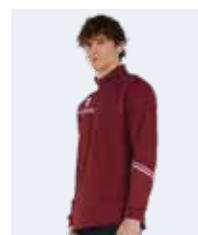

- Sublimated insert
- Full zip
- Stretched ribbed waistband and cuffs
- Zipped side pockets
- Sublimated trims

- Insert en sublimation
- Zip de haut en bas
- Poignets et bande en bord-côte
- Poches latérales zippées
- Binding en sublimation

00410
white/navy/red

05210
white/blue/navy

06640
blue/navy/white

03480
navy/yellow/white

02060
navy/red/white

00670
red/black/white

03280
maroon/grey/white

05850
green/grey/white

96340
military green/green fluo/white

07780
black/anthracite/white

2028 ELIAS

Adult **HG010Z** S-3XL
Junior **HG011Z** YXS-XXS-XS

WARM-UP 100% polyester - 160 g/mq
ELASTIC_TRICOT 100% polyester - 200 g/mq

- Inserto in transfer
- Cerniera half-zip e collo alto
- Asole per i pollici alle estremità delle maniche
- Coulisse con fermalaccioli sul fondo
- Fettucce in transfer

- Sublimated insert
- Half-zip and high neck
- Thumbholes at the end of sleeves
- Drawstring with adjuster clip
- Sublimated trims