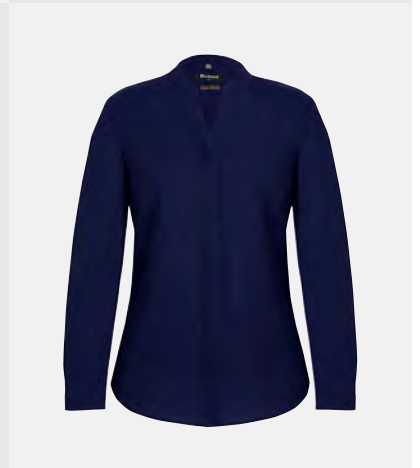

COVER  
RB973LN WOMENS ESTELLE BLOUSE  
RJ400L WOMENS RENEW  
DOUBLE BREASTED JACKET  
RGP406L WOMENS 7/8 MID-WAIST  
SLIM LEG PANT

OPPOSITE  
RD409L WOMENS RENEW DRESS

LEFT  
BS2619ML MENS VENTURE LS SHIRT  
RGP263M MENS TRAVELLER TAPERED  
CHINO PANT

BELOW  
RS070ML MENS NOAH LS SHIRT  
S910LT WOMENS JAGGER 3/4 SHIRT  
S016ML MENS CAMDEN LS SHIRT

**ABOVE**

- P313MS MENS FOCUS POLO
- BS724M MENS LAWSON CHINO PANT
- BBS2605L WOMENS GRACE T-SHIRT MIDI DRESS
- S828LL WOMENS MADISON BOATNECK BLOUSE
- BB2606L WOMENS SOFT STRETCH PANT
- T10012 MENS ICE TEE
- BJ2602M MENS TAILOR JACKET
- BS724M MENS LAWSON CHINO PANT

**RIGHT**

- RU569LL WOMENS EVELYN LS BLOUSE
- S522ML MENS DALTON LS SHIRT
- S910ML MENS JAGGER LS SHIRT
- 44210 WOMENS JULIETTE LS BLOUSE

**OPPOSITE**

- RSW370L WOMENS SKYE SWEATER
- RGP303L WOMENS SCUBA PONTE LEGGING
- 40320 MENS HUDSON LS SHIRT
- RJP266M MENS OSAKA JUMPER
- 80717 MENS SIENA CITY FIT JACKET
- 70716 MENS SIENA SLIM FIT FLAT FRONT PANT
- 42520 MENS NEWPORT LS SHIRT
- RJ401M MENS RENEW CITY FIT JACKET
- RB966LS WOMENS ARIA BLOUSE
- 10121 WOMENS COOL STRETCH BANDLESS SLIM LEG PANT