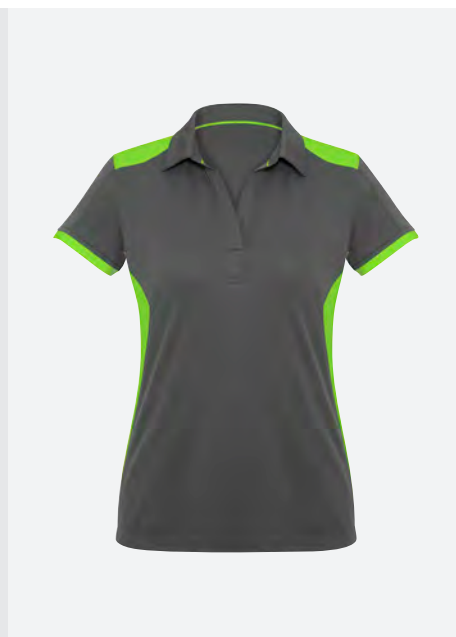

TEAMWEAR

PERFORMANCE

Active essentials that do it all. Made to move, built to last.

Flexible, breathable styles designed for teams that are always on the go, from setup to pack down and everything in between.

Reliable, versatile and ready for whatever the day brings.

COVER

T406MS MENS RAZOR TEE
J408M UNISEX RAZOR JACKET
TP409M UNISEX RAZOR PANT
P405LS WOMENS RAZOR POLO
L323LT WOMENS LUNA 7/8 LEGGING

OPPOSITE

SG702L WOMENS RENEGADE SINGLET
L323LS WOMENS LUNA BIKE SHORT
SG702M MENS RENEGADE SINGLET
ST2020 MENS BIZ COOL™ SHORT

RIGHT

SW225M UNISEX BALANCE MID LAYER TOP

BELOW

T207MS MENS ACTION TEE
P705LS WOMENS RIVALS POLO
P401MS MENS TALON POLO